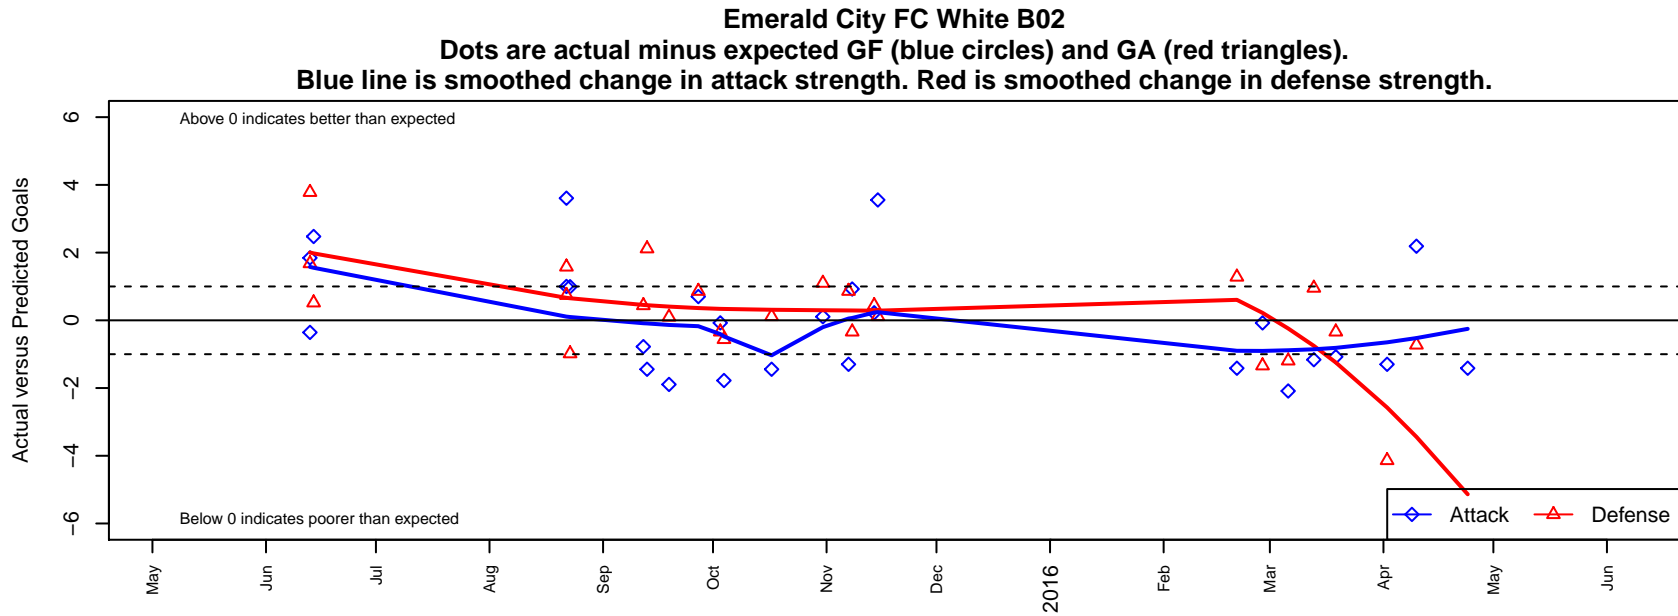

**attack and defense variance (black dot)
relative to other teams
and top 10 in region**

**attack and defense rating
relative to others at age
and all opponents in last 13 months**

Emerald City FC White B02

Emerald City FC
Seattle, WA
B02 total strength=537
attack=0.61 defense=0.26
fall league = PSPL Copa Green U13
spr league = Spr PSPL Copa U13

alt names used:
Emerald City FC M02
Emerald City FC M02 White
ECFC M02 White
Emerald City FC M02 White

Venues played:
2015 Skagit Firecracker U13
2015 Xtreme Cup BU13 Silver
2015 PSPL Copa Green U13
2015 Spr PSPL Copa U13